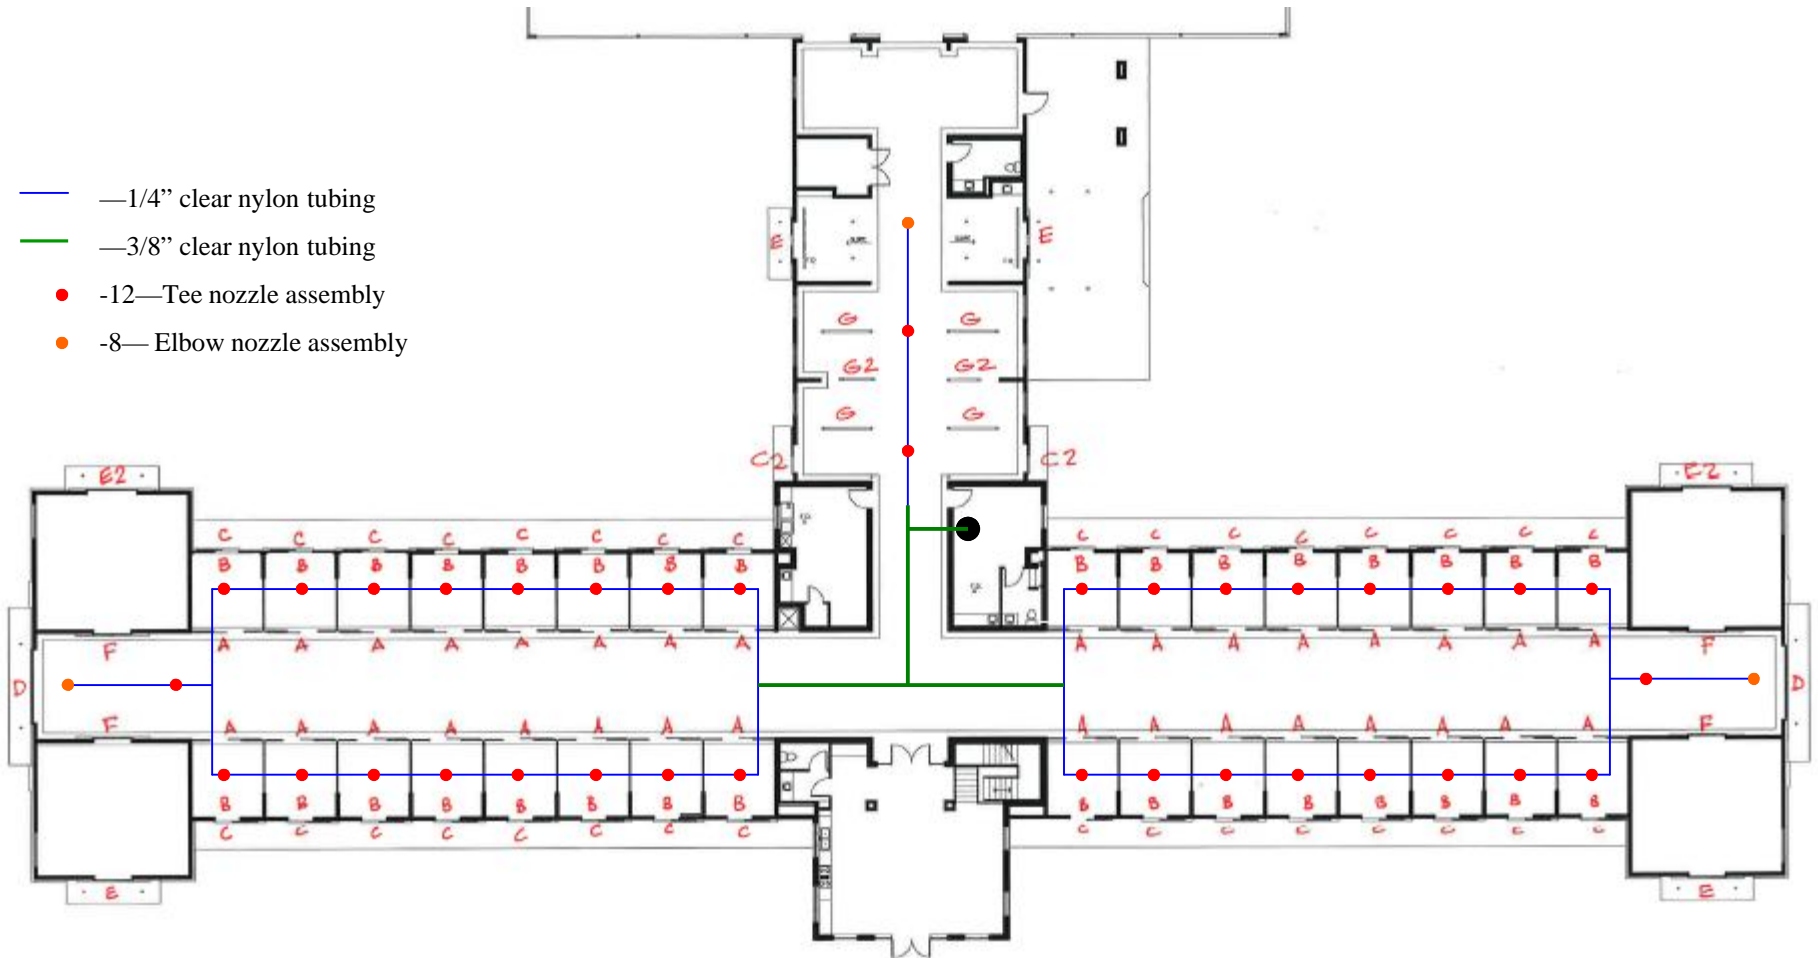

- 1/4" clear nylon tubing
- 3/8" clear nylon tubing
- -12— Tee nozzle assembly
- -8— Elbow nozzle assembly

Questions? Call Linda @ 706-742-2151