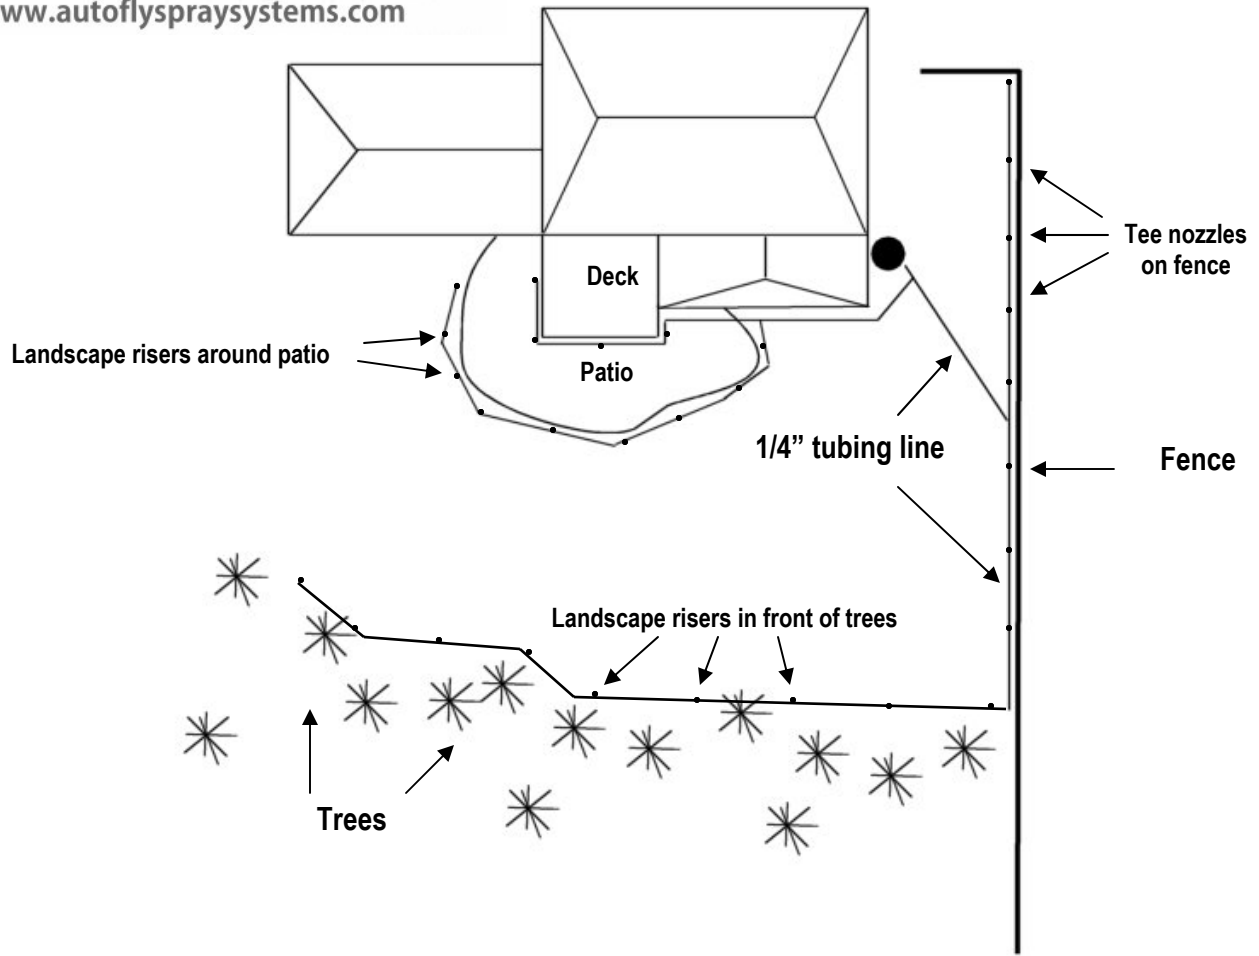

Select
Solutions U.S. LLC

www.autoflyspraysystems.com

Backyard with deck, patio, fence line and trees

Approximately

450 feet of 1/4" tubing

This system could be done with either
3/8" feed line or all with 1/4".

Customer requested 4 tee nozzles put on the
underside of a second story deck.

Questions? Call Linda @ 706-742-2151